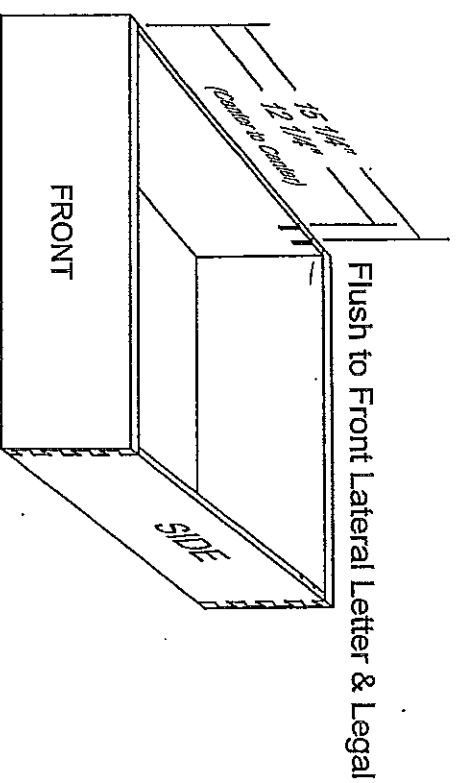

# LATERAL SLOTS

Standard Slot Size

- 1/8" x 1/2"
- 1/8" x 3/4"
- 1/8" x 1"

- MIN. DEPTH 14"
- Code 216 Lateral letter only - 1/2" down
- Code 217 Lateral letter only - 3/4" down
- Code 218 Lateral letter only - 1" down

- MIN. DEPTH 17"
- Code 219 Lateral legal only - 1/2" down
- Code 220 Lateral legal only - 3/4" down
- Code 221 Lateral legal only - 1" down

- MIN. DEPTH 17"
- Code 222 Lateral letter & legal - 1/2" down
- Code 223 Lateral letter & legal - 3/4" down
- Code 224 Lateral letter & legal - 1" down

- MIN. DEPTH 17"
- Code 225 Flush to front lateral letter & legal - 1/2" down
- Code 226 Flush to front lateral letter & legal - 3/4" down
- Code 227 Flush to front lateral letter & legal - 1" down

WE STOCK FILE BARS