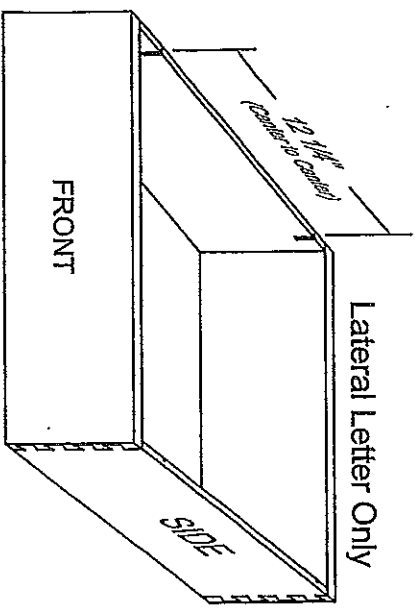

# LATERAL SLOTS

Standard Slot Size

- 1/8" x 1/2"
- 1/8" x 3/4"
- 1/8" x 1"

- MIN. DEPTH 14"
- Code 216 Lateral letter only - 1/2" down
- Code 217 Lateral letter only - 3/4" down
- Code 218 Lateral letter only - 1" down

- MIN. DEPTH 17"
- Code 219 Lateral legal only - 1/2" down
- Code 220 Lateral legal only - 3/4" down
- Code 221 Lateral legal only - 1" down

- MIN. DEPTH 17"
- Code 222 Lateral letter & legal - 1/2" down
- Code 223 Lateral letter & legal - 3/4" down
- Code 224 Lateral letter & legal - 1" down

- MIN. DEPTH 17"
- Code 225 Flush to front lateral letter & legal - 1/2" down
- Code 226 Flush to front lateral letter & legal - 3/4" down
- Code 227 Flush to front lateral letter & legal - 1" down

WE STOCK FILE BARS