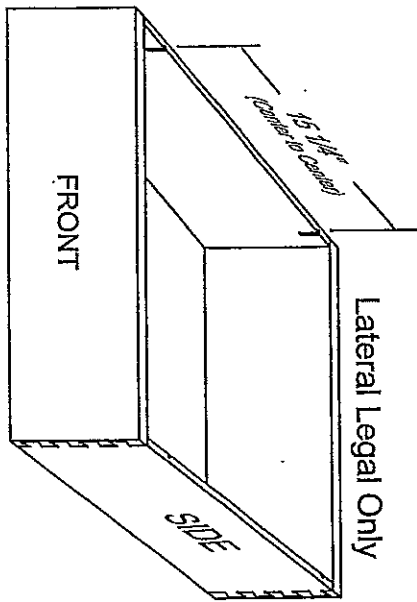

# LATERAL SLOTS

Standard Slot Size

- 1/8" x 1/2"
- 1/8" x 3/4"
- 1/8" x 1"

- MIN. DEPTH 14"
- Code 216 Lateral letter only - 1/2" down
- Code 217 Lateral letter only - 3/4" down
- Code 218 Lateral letter only - 1" down

- MIN. DEPTH 17"
- Code 219 Lateral legal only - 1/2" down
- Code 220 Lateral legal only - 3/4" down
- Code 221 Lateral legal only - 1" down

- MIN. DEPTH 17"
- Code 222 Lateral letter & legal - 1/2" down
- Code 223 Lateral letter & legal - 3/4" down
- Code 224 Lateral letter & legal - 1" down

- MIN. DEPTH 17"
- Code 225 Flush to front lateral letter & legal - 1/2" down
- Code 226 Flush to front lateral letter & legal - 3/4" down
- Code 227 Flush to front lateral letter & legal - 1" down

WE STOCK FILE BARS