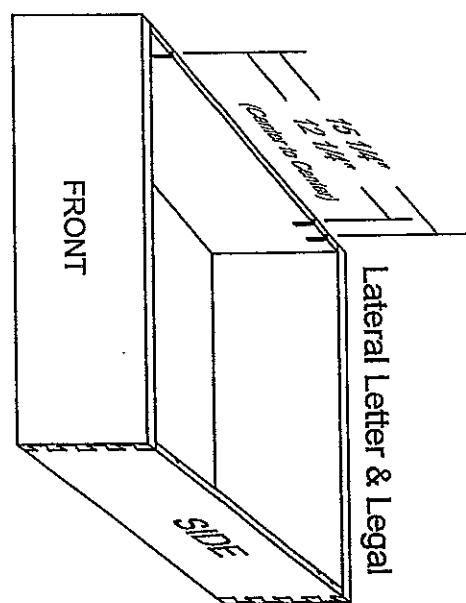

# LATERAL SLOTS

Standard Slot Size

- 1/8" x 1/2"
- 1/8" x 3/4"
- 1/8" x 1"

- MIN. DEPTH 14"
- Code 216 Lateral letter only - 1/2" down
- Code 217 Lateral letter only - 3/4" down
- Code 218 Lateral letter only - 1" down

- MIN. DEPTH 17"
- Code 219 Lateral legal only - 1/2" down
- Code 220 Lateral legal only - 3/4" down
- Code 221 Lateral legal only - 1" down

- MIN. DEPTH 17"
- Code 222 Lateral letter & legal - 1/2" down
- Code 223 Lateral letter & legal - 3/4" down
- Code 224 Lateral letter & legal - 1" down

- MIN. DEPTH 17"
- Code 225 Flush to front lateral letter & legal - 1/2" down
- Code 226 Flush to front lateral letter & legal - 3/4" down
- Code 227 Flush to front lateral letter & legal - 1" down

WE STOCK FILE BARS