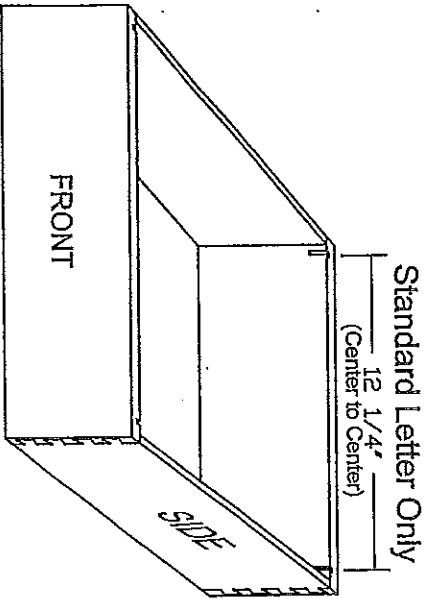

# STANDARD SLOTS

Front to Back

- MIN. WIDTH 14"
- Code 201 Std. letter only - 1/2" down
  - Code 202 Std. letter only - 3/4" down
  - Code 203 Std. letter only - 1" down

- MIN. WIDTH 17"
- Code 207 Std. legal only - 1/2" down
  - Code 208 Std. legal only - 3/4" down
  - Code 209 Std. legal only - 1" down

- MIN. WIDTH 17"
- Code 213 Std. letter & legal - 1/2" down
  - Code 214 Std. letter & legal - 3/4" down
  - Code 215 Std. letter & legal - 1" down

Double Set Standard Letter

Standard Slot Size

Double Set Standard Legal

- MIN. WIDTH 27"
- Code 204 Double set of std. letter only - 1/2" down
  - Code 205 Double set of std. letter only - 3/4" down
  - Code 206 Double set of std. letter only - 1" down

- MIN. WIDTH 33"
- Code 210 Double set of std. legal only - 1/2" down
  - Code 211 Double set of std. legal only - 3/4" down
  - Code 212 Double set of std. legal only - 1" down