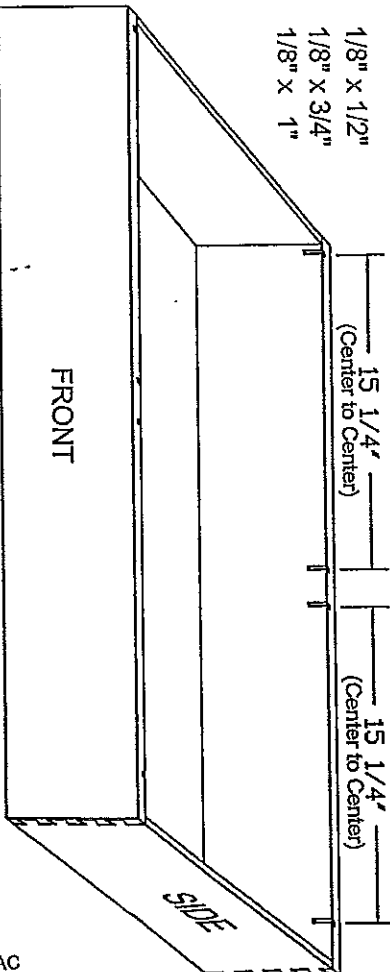

# STANDARD SLOTS

Front to Back

- MIN. WIDTH 14"
- Code 201 Std. letter only - 1/2" down
  - Code 202 Std. letter only - 3/4" down
  - Code 203 Std. letter only - 1" down

- MIN. WIDTH 17"
- Code 207 Std. legal only - 1/2" down
  - Code 208 Std. legal only - 3/4" down
  - Code 209 Std. legal only - 1" down

- MIN. WIDTH 17"
- Code 213 Std. letter & legal - 1/2" down
  - Code 214 Std. letter & legal - 3/4" down
  - Code 215 Std. letter & legal - 1" down

Double Set Standard Letter

Standard Slot Size

Double Set Standard Legal

- MIN. WIDTH 27"
- Code 204 Double set of std. letter only - 1/2" down
  - Code 205 Double set of std. letter only - 3/4" down
  - Code 206 Double set of std. letter only - 1" down

- MIN. WIDTH 33"
- Code 210 Double set of std. legal only - 1/2" down
  - Code 211 Double set of std. legal only - 3/4" down
  - Code 212 Double set of std. legal only - 1" down