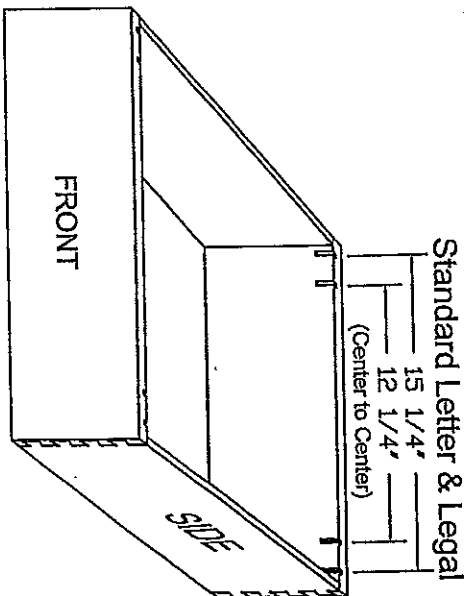

# STANDARD SLOTS

Front to Back

- MIN. WIDTH 14"
- Code 201 Std. letter only - 1/2" down
  - Code 202 Std. letter only - 3/4" down
  - Code 203 Std. letter only - 1" down

- MIN. WIDTH 17"
- Code 207 Std. legal only - 1/2" down
  - Code 208 Std. legal only - 3/4" down
  - Code 209 Std. legal only - 1" down

- MIN. WIDTH 17"
- Code 213 Std. letter & legal - 1/2" down
  - Code 214 Std. letter & legal - 3/4" down
  - Code 215 Std. letter & legal - 1" down

Double Set Standard Letter

Standard Slot Size

Double Set Standard Legal

- MIN. WIDTH 27"
- Code 204 Double set of std. letter only - 1/2" down
  - Code 205 Double set of std. letter only - 3/4" down
  - Code 206 Double set of std. letter only - 1" down

- MIN. WIDTH 33"
- Code 210 Double set of std. legal only - 1/2" down
  - Code 211 Double set of std. legal only - 3/4" down
  - Code 212 Double set of std. legal only - 1" down