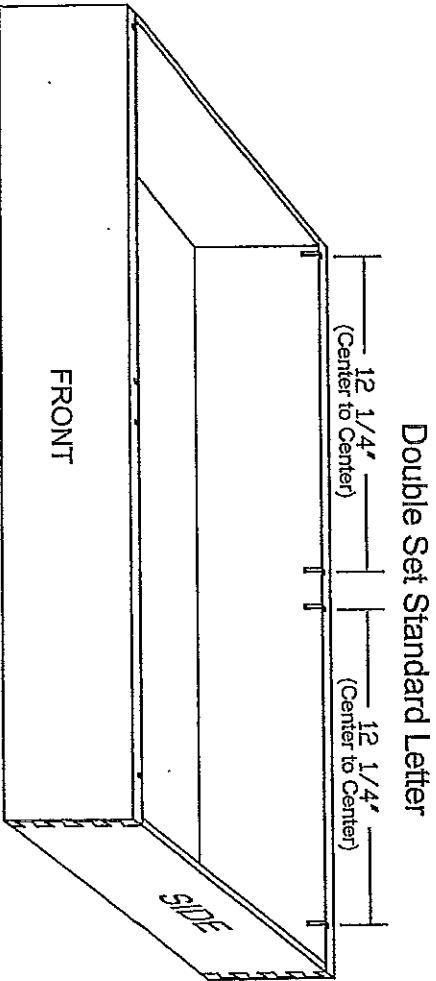

# STANDARD SLOTS

Front to Back

- MIN. WIDTH 14"
- Code 201 Std. letter only - 1/2" down
  - Code 202 Std. letter only - 3/4" down
  - Code 203 Std. letter only - 1" down

- MIN. WIDTH 17"
- Code 207 Std. legal only - 1/2" down
  - Code 208 Std. legal only - 3/4" down
  - Code 209 Std. legal only - 1" down

- MIN. WIDTH 17"
- Code 213 Std. letter & legal - 1/2" down
  - Code 214 Std. letter & legal - 3/4" down
  - Code 215 Std. letter & legal - 1" down

Double Set Standard Letter

Standard Slot Size

Double Set Standard Legal

- MIN. WIDTH 27"
- Code 204 Double set of std. letter only - 1/2" down
  - Code 205 Double set of std. letter only - 3/4" down
  - Code 206 Double set of std. letter only - 1" down

- MIN. WIDTH 33"
- Code 210 Double set of std. legal only - 1/2" down
  - Code 211 Double set of std. legal only - 3/4" down
  - Code 212 Double set of std. legal only - 1" down