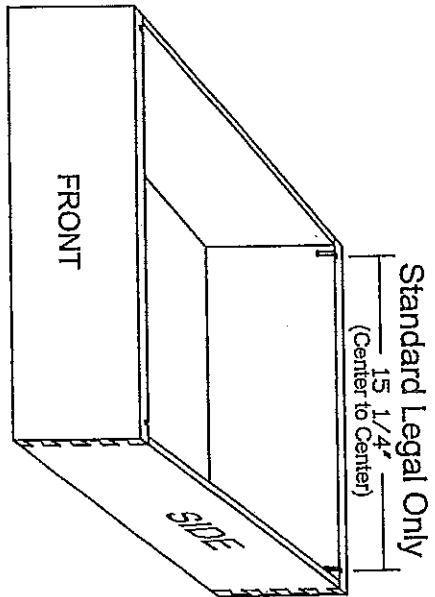

# STANDARD SLOTS

Front to Back

- MIN. WIDTH 14"
- Code 201 Std. letter only - 1/2" down
  - Code 202 Std. letter only - 3/4" down
  - Code 203 Std. letter only - 1" down

- MIN. WIDTH 17"
- Code 207 Std. legal only - 1/2" down
  - Code 208 Std. legal only - 3/4" down
  - Code 209 Std. legal only - 1" down

- MIN. WIDTH 17"
- Code 213 Std. letter & legal - 1/2" down
  - Code 214 Std. letter & legal - 3/4" down
  - Code 215 Std. letter & legal - 1" down

Double Set Standard Letter

Standard Slot Size

Double Set Standard Legal

- MIN. WIDTH 27"
- Code 204 Double set of std. letter only - 1/2" down
  - Code 205 Double set of std. letter only - 3/4" down
  - Code 206 Double set of std. letter only - 1" down

- MIN. WIDTH 33"
- Code 210 Double set of std. legal only - 1/2" down
  - Code 211 Double set of std. legal only - 3/4" down
  - Code 212 Double set of std. legal only - 1" down