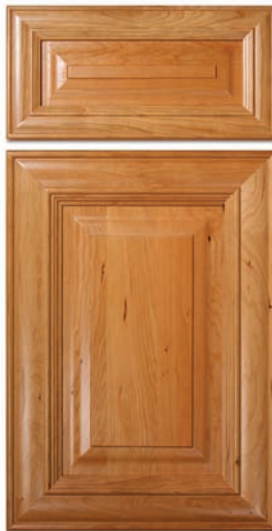

M1 FP RED OAK